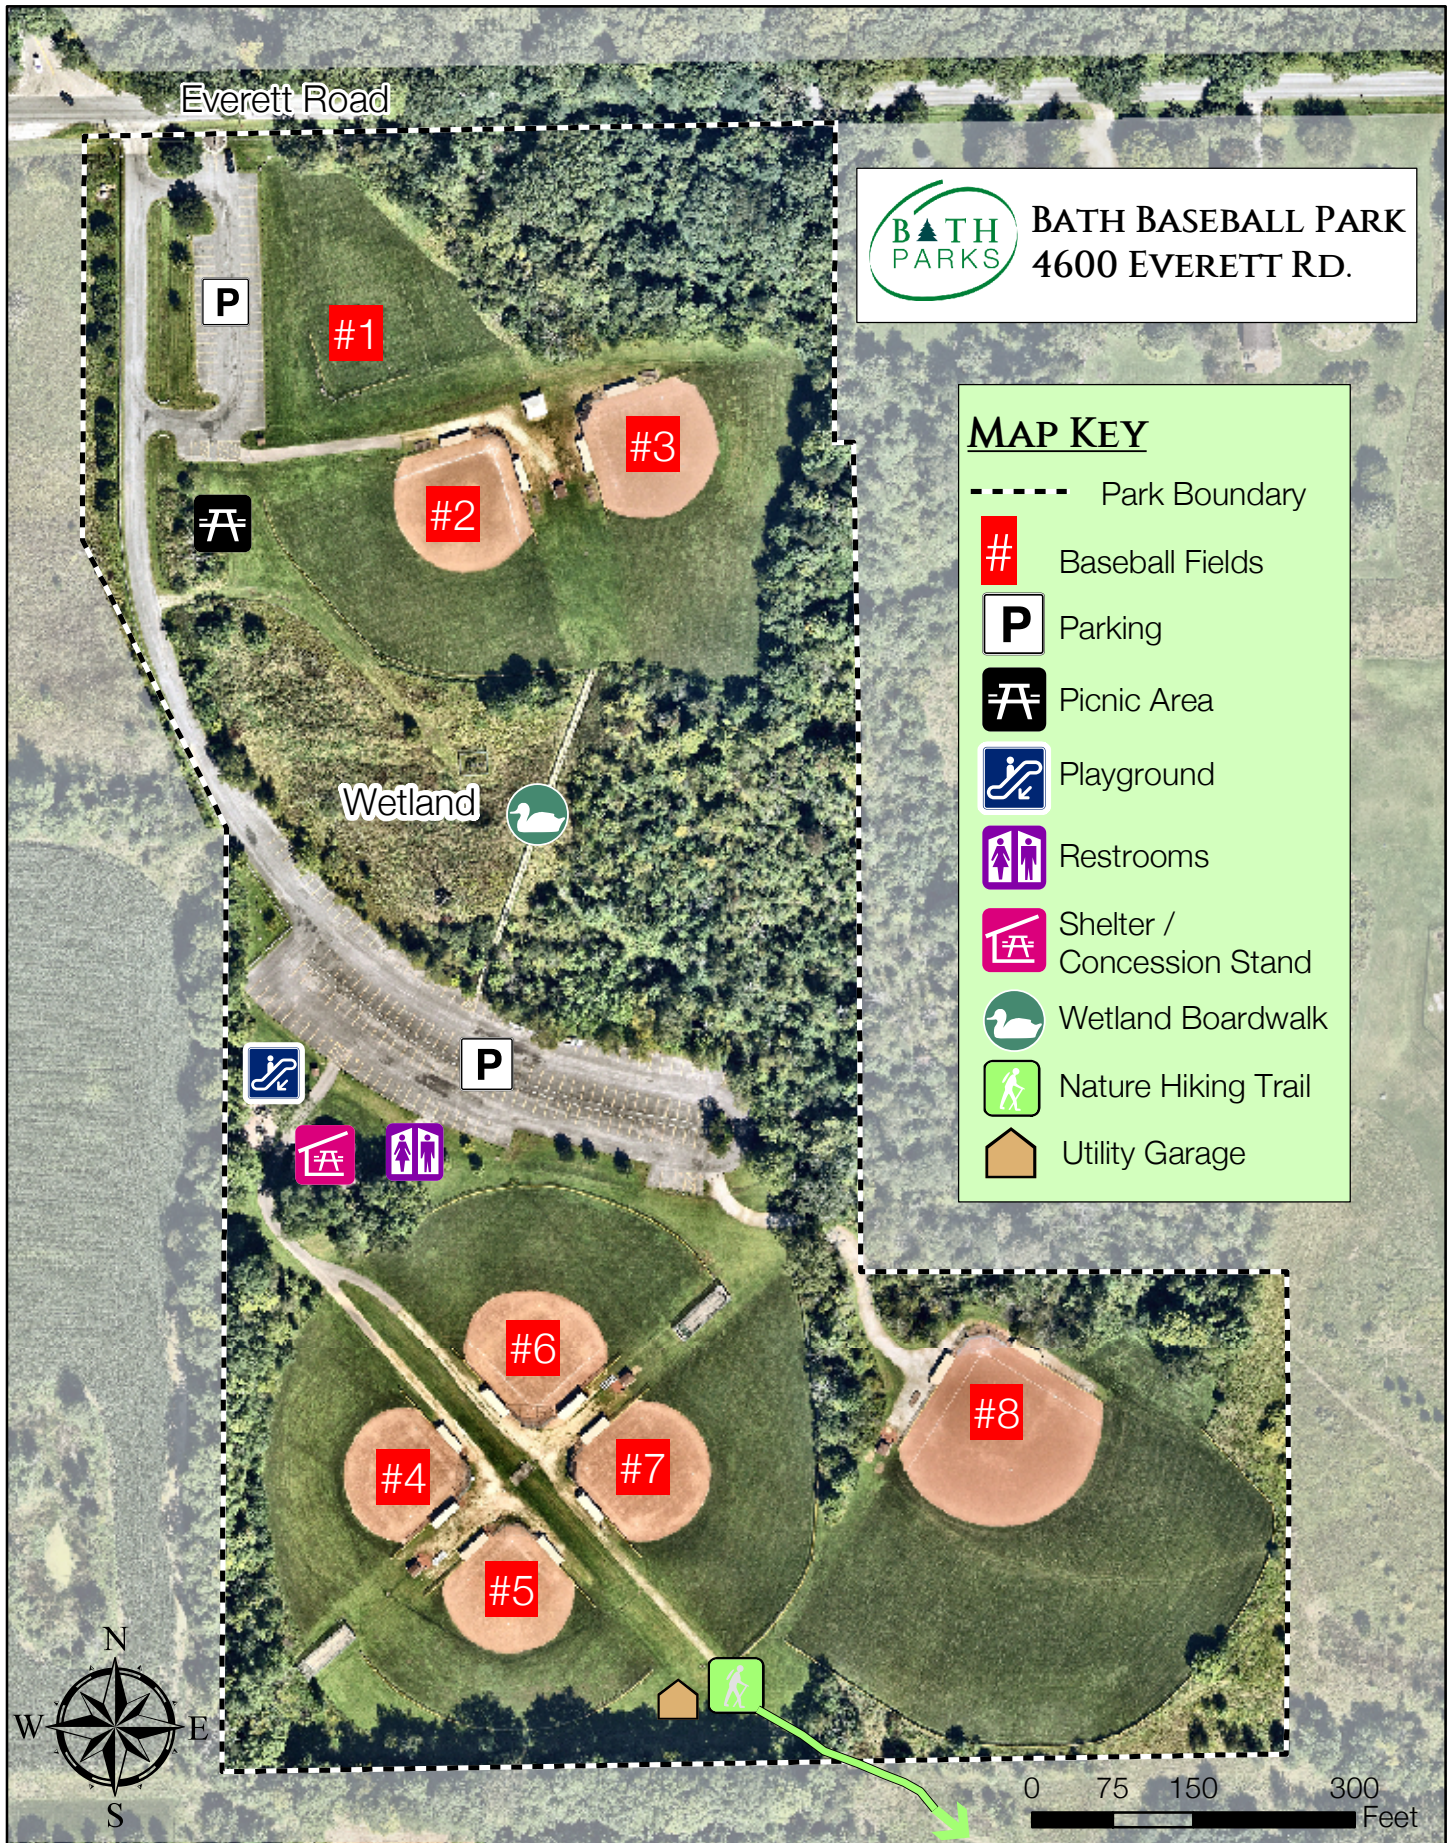

# BATH BASEBALL PARK 4600 EVERETT RD.

This map is for informational use only. No representation is made or warranty given as to its content. The user assumes all risk of use. Bath Township assumes no responsibility for any loss or delay resulting from such use. Data Source: Summit County GIS data. Prepared by Bath Township, April 2025.